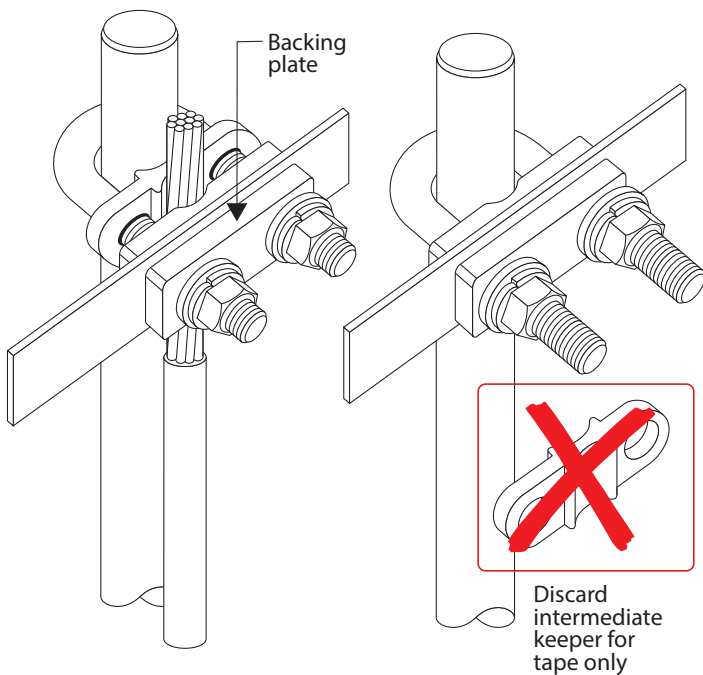

INSTALLATION INSTRUCTION

UBRC35120 AND UBRCT253120

UBRC35120 for rod to 35-120 mm² cable only

Preferred installation

Non Preferred installation

UBRCT253120 for rod to tape and/or 35-120 mm² cable

Preferred installation