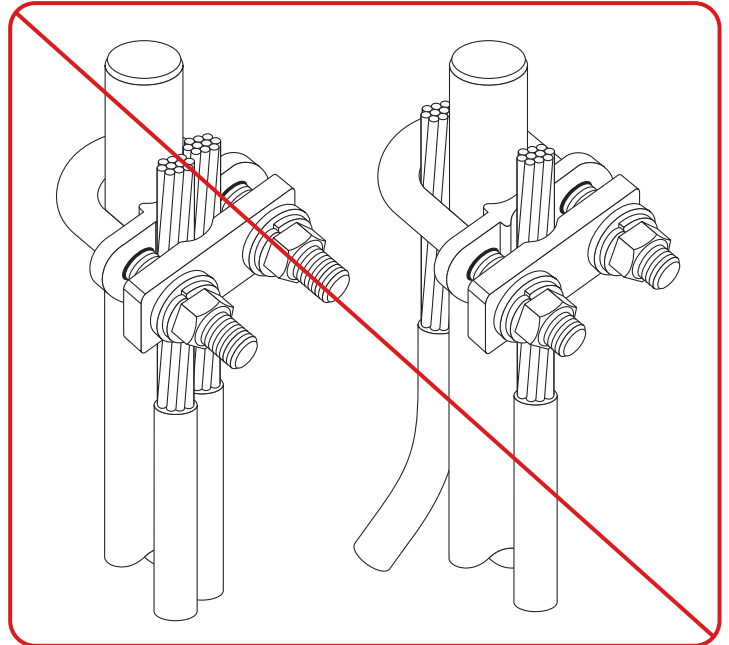

INSTALLATION INSTRUCTION

UBRC35120 AND UBRCT253120

UBRC35120 for rod to 35-120 mm² cable only

Preferred installation

Non Preferred installation

UBRCT253120 for rod to tape and/or 35-120 mm² cable

Preferred installation