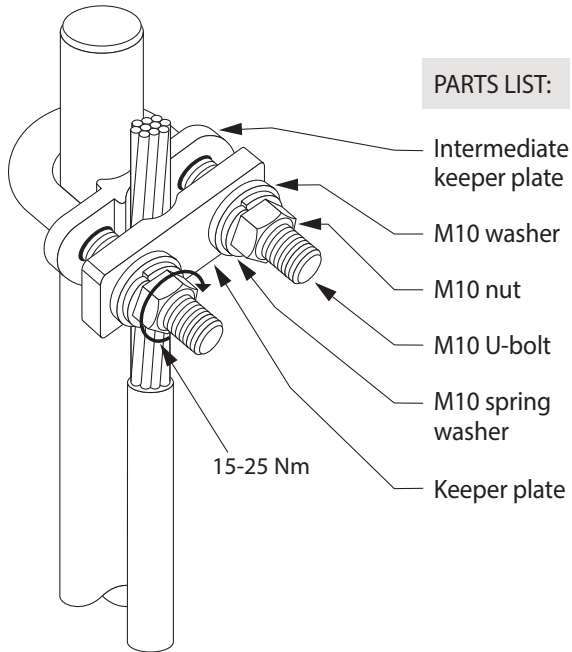

INSTALLATION INSTRUCTION

UBRC35120 AND UBRCT253120

UBRC35120 for rod to 35-120 mm² cable only

Preferred installation

Non Preferred installation

UBRCT253120 for rod to tape and/or 35-120 mm² cable

Preferred installation