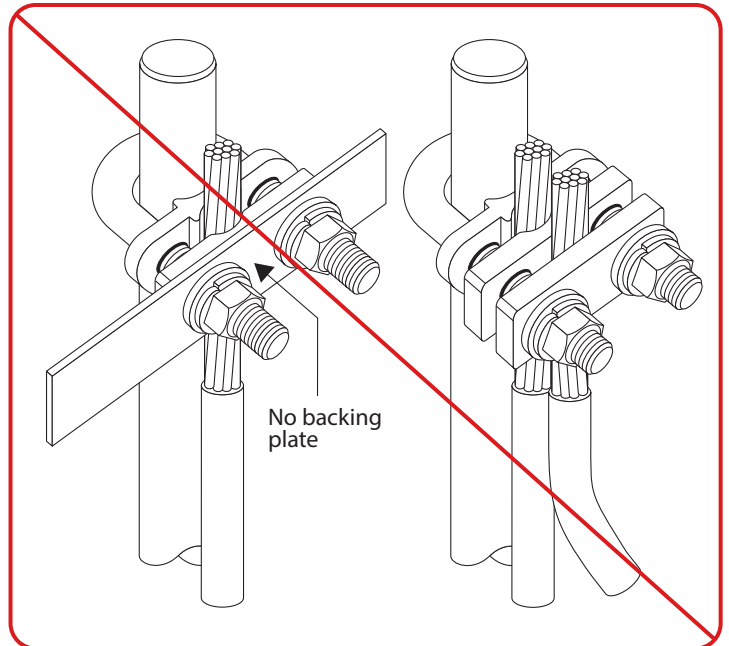

INSTALLATION INSTRUCTION

UBRC35120 AND UBRCT253120

UBRC35120 for rod to 35-120 mm² cable only

Preferred installation

Non Preferred installation

UBRCT253120 for rod to tape and/or 35-120 mm² cable

Preferred installation