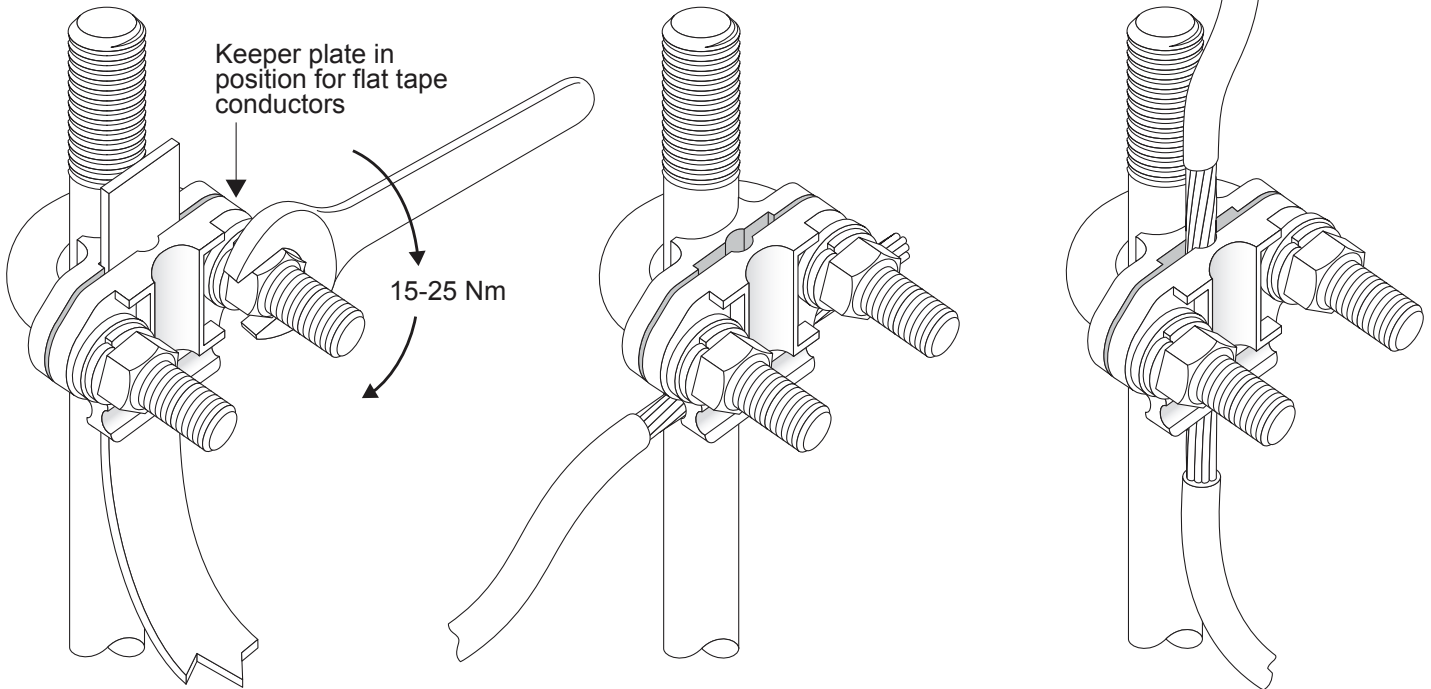

INSTALLATION INSTRUCTION

UBRCT35120

Keeper plate set for 35 mm cable or copper tape

Keeper plate set for 70-120 mm cable